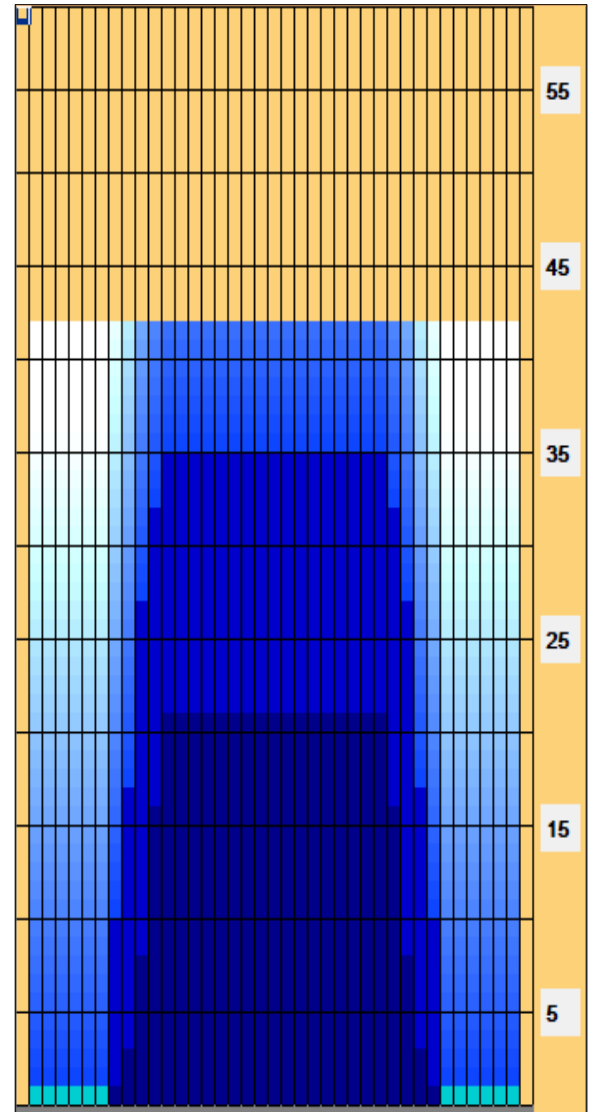

2017 Campeonato Nacional Juvenil Sub-12 (Keg Rec Ser - Stone Street - 42')

Oil Pattern Distance:	42 Feet	Reverse Brush Drop:	42 Feet	Oil Per Board:	45 uL
Forward Oil Total:	10.35 mL	Reverse Oil Total:	10.485 mL	Volume Oil Total:	20.835 mL
Forward Boards Crossed:	230 Boards	Reverse Boards Crossed:	233 Boards	Total Boards Crossed:	463 Boards

	Start	Stop	Loads	Speed	Crossed	Start	End	Feet	T.Oil
1	2L	2R	2	14	74	0.0	1.9	1.9	3330
2	9L	9R	1	14	23	1.9	3.8	1.9	1035
3	10L	10R	2	18	42	3.8	8.9	5.1	1890
4	11L	11R	3	18	57	8.9	16.5	7.6	2565
5	12L	12R	2	18	34	16.5	21.6	5.1	1530
6	2L	2R	0	18	0	21.6	34.0	12.4	0
7	2L	2R	0	26	0	34.0	38.0	4.0	0
8	2L	2R	0	30	0	38.0	42.0	4.0	0

Navigation: Forward Reverse More

	Start	Stop	Loads	Speed	Crossed	Start	End	Feet	T.Oil
1	2L	2R	0	30	0	42.0	35.0	-7.0	0
2	12L	12R	1	18	17	35.0	32.5	-2.5	765
3	11L	11R	2	18	38	32.5	27.4	-5.1	1710
4	10L	10R	4	18	84	27.4	17.2	-10.2	3780
5	9L	9R	3	18	69	17.2	9.6	-7.6	3105
6	8L	8R	1	14	25	9.6	7.7	-1.9	1125
7	2L	2R	0	10	0	7.7	0.0	-7.7	0

Navigation: Forward Reverse More

Conditioner:
Type In or Select
One

TransferType:
Type In or Select
One

- Forward
- Reverse
- Combined
- Buff

[Download PDF for full description.](#)

Item	3L-7L:18L-18R	8L-12L:18L-18R	13L-17L:18L-18R	18L-18R:17R-13R	18L-18R:12R-8R	18L-18R:7R-3R
Description	Outside Track:Middle	Middle Track:Middle	Inside Track:Middle	Middle: Inside Track	Middle:Middle Track	Middle:Outside Track
Track Zone Ratio	10.5	1.69	1	1	1.69	10.5